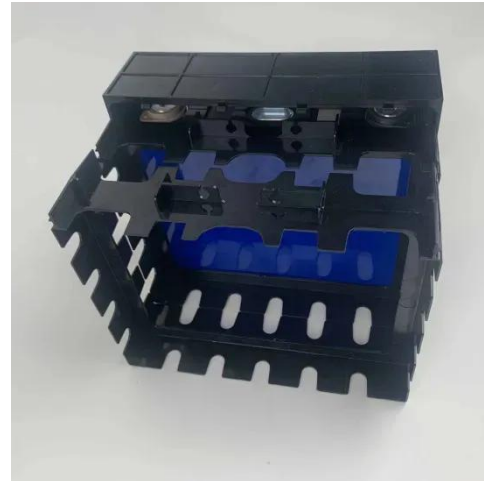

...

[Get Price](#)