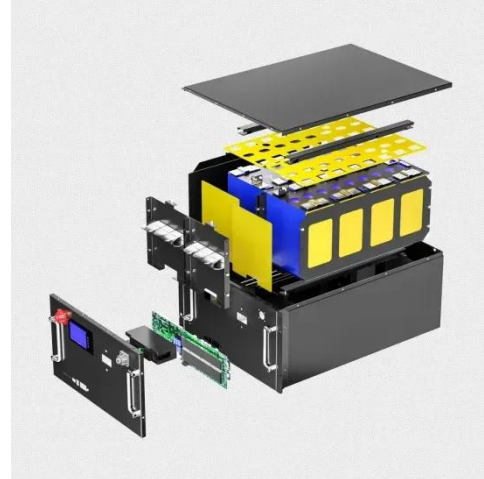

Known as the land of a thousand hills, Rwanda's stunning scenery and warm, friendly people offer unique experiences in one of the most remarkable countries in the world.

[Get Price](#)

Rwanda country profile

Provides an overview of Rwanda, including key dates and facts about this east African country.

[Get Price](#)

RWANDA OUTDOOR ENERGY STORAGE CABINET ...

An outdoor battery cabinet is a robust, weatherproof enclosure that houses battery systems, typically used for storing electricity generated by renewable energy sources such as solar panels or wind ...

[Get Price](#)