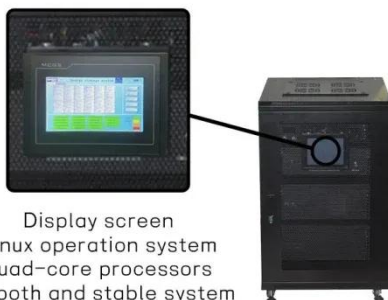

[Get Price](#)

Deye Official Store

10 years
warranty

Weatherproof Outdoor Electrical Enclosures , Durable Outdoor ...

Discover AZE Telecom's weatherproof outdoor electrical enclosures and durable outdoor cabinets. Protect your electrical and telecom equipment from harsh environments with our IP-rated, ...

[Get Price](#)

Display screen
Linux operation system
quad-core processors
smooth and stable system

SAMOA+OUTDOOR+TELECOM+CABINET NET+20KW :, Electronic ...

SAMOA+OUTDOOR+TELECOM+CABINET +20KW, request quote, price and delivery information, for this item, Sierra Ic Inc

[Get Price](#)

Contact Us

For catalog requests, pricing, or partnerships, please visit:
<https://k3gizycko.pl>