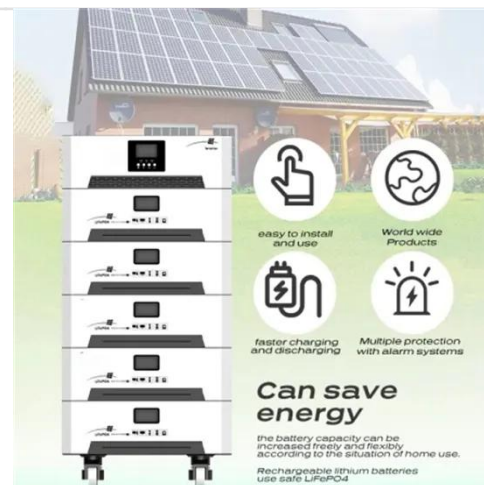

Engineered with superior quality lithium iron phosphate ...

[Get Price](#)

INNOVATIVE LITHIUM BATTERY PACK SOLUTIONS FOR SAO ...

GETON CONTAINERS specializes in large-scale photovoltaic power plants, custom folding solar containers, solar inverters, and energy storage systems for commercial, industrial, and utility ...

[Get Price](#)

ESS

SAO TOME SMART ENERGY STORAGE CABINET SOLUTION

Liquid-cooled energy storage lithium iron phosphate battery station cabinet
Ranging from 208kWh to 418kWh, each BESS cabinet features liquid cooling for precise temperature control, integrated fire ...

[Get Price](#)

Sword Art Online: Extra Edition (Special 2013)

Looking for information on the anime Sword Art Online: Extra Edition? Find out more with MyAnimeList, the world's most