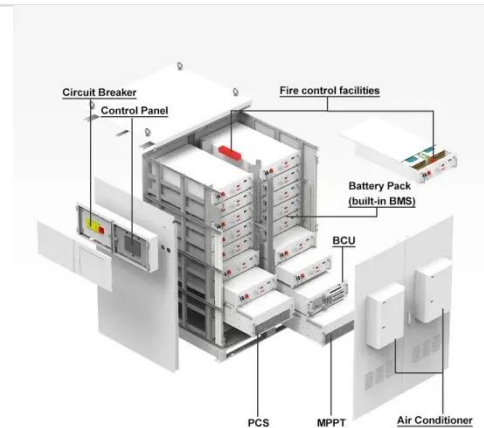

[Get Price](#)

- LiFePO₄
- Wide temp: -20°C to 55°C
- Easy to expand
- Floor mount&wall mount
- Intelligent BMS
- Cycle Life:≥6000
- Warranty :10 years

Electric vehicle charging , Shell USA, Inc.

Find the nearest EV charging station with the Shell App. Our network offers fast and reliable charging at select Shell gas stations and Shell Recharge Hubs. 1 We also have more than 115,000 charge points ...