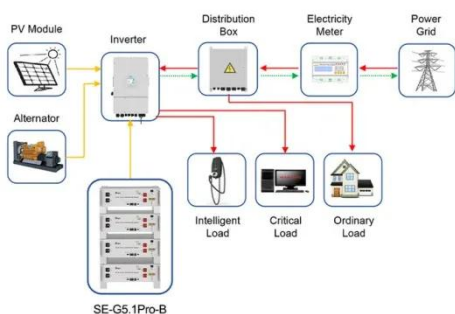

[Get Price](#)

Application scenarios of energy storage battery products