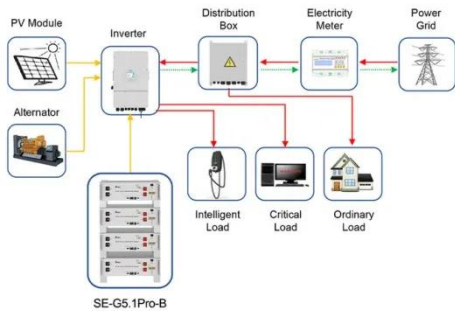

Sidu Solar Power Generation Lease

Application scenarios of energy storage battery products

Sidus Space Advances $120M Agreement with Lonestar, Selects ...

As part of its $120M agreement with Lonestar, Sidus Space has selected Atomic-6's Light Wing(TM) solar arrays to power LizzieSat® satellites supporting the first cislunar data centers.

[Get Price](#)

Sidus Space, Inc. (SIDU)

Find the latest Sidus Space, Inc. (SIDU) stock quote, history, news and other vital information to help you with your stock trading and investing.