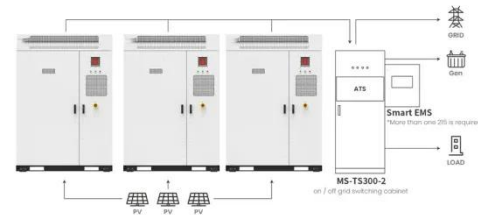

furnished without ...

[Get Price](#)

Application scenarios of energy storage battery products