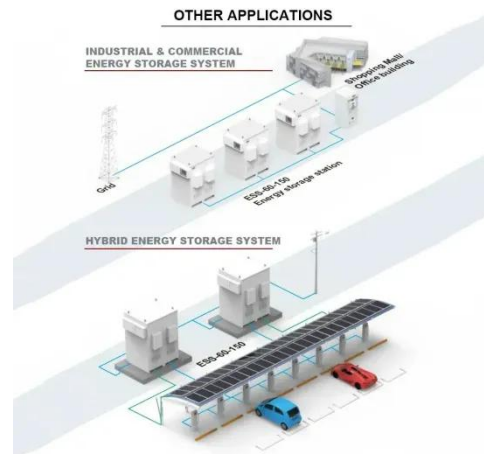

Outdoor Battery Box Enclosures and Cabinets , Lithium-ion , Solar