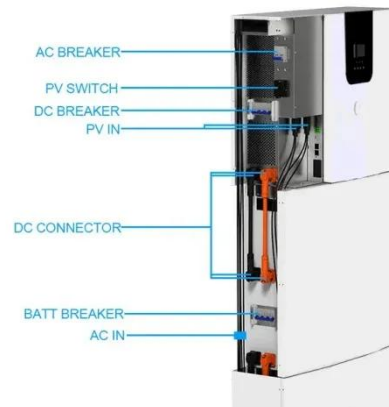

How to Use Huawei Energy Storage Battery Cabinet: A Step-by-Step ...

Whether you're managing a solar farm or securing power for a manufacturing facility, these modular cabinets provide flexible capacity from 100kWh to 1MWh. Pro Tip: The latest FusionSolar system ...

[Get Price](#)