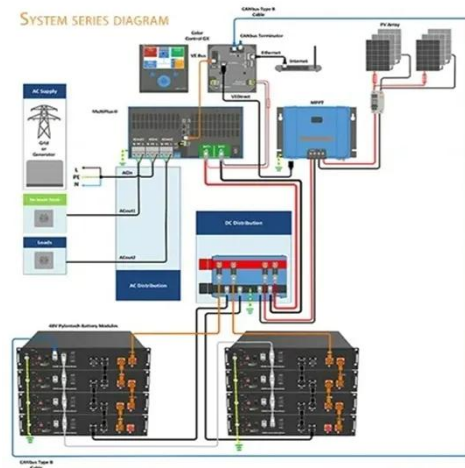

[Get Price](#)

Contact Us

For catalog requests, pricing, or partnerships, please visit:
<https://k3gizycko.pl>