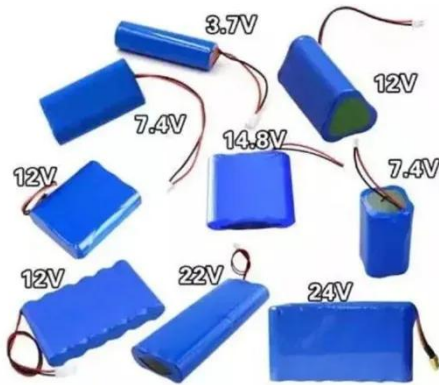

battery energy storage system integrated ...

[Get Price](#)

SolarEdge StorEdge Energy Storage Battery System Inverter

SolarEdge StorEdge is a grid-tie inverter system with self-generation / DC battery backup capability. It will automatically charge and utilize the LG Chem RESU10H or Tesla Powerwall battery.

[Get Price](#)