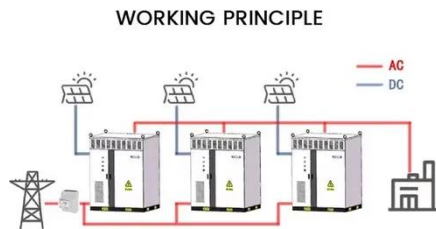

[Get Price](#)

Smart City Lighting Cabinet, Street Lighting Remote Control ...

It will be synchronously controlling and monitoring the grid and street lighting at one time, widely linkage to the third party devices such as energy meter, three-phase current sensor, over voltage protector, ...

the bigger cabinet is 480 mm with 6 outgoing ...

[Get Price](#)

NEMA RF Street Light Controller

Our SkyLite NEMA RF street light controller empowers cities to seamlessly convert standard street lights into smart street lights, establishing a strong foundation for Smart City. This controller uses self ...