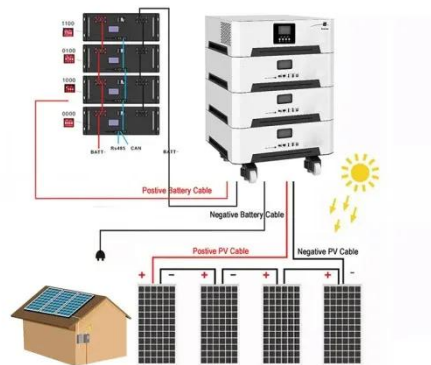

1MW Battery Energy Storage System

The 1MW BESS systems utilize a 280Ah LFP cell and air cooling system which offers a better price to power ratio. Each BESS is on-grid ready making it an ideal