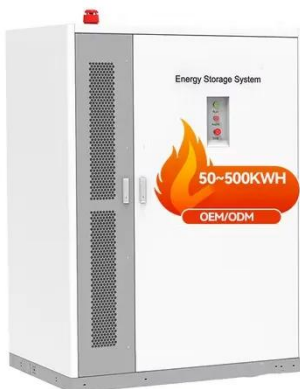

Solis ESS 1MW Battery Container Energy Storage System-Energy ...

Soliswatt Ess battery energy storage system (BESS) containers are based on a modular design. They can be configured to match the required power and capacity requirements of client's application.

[Get Price](#)