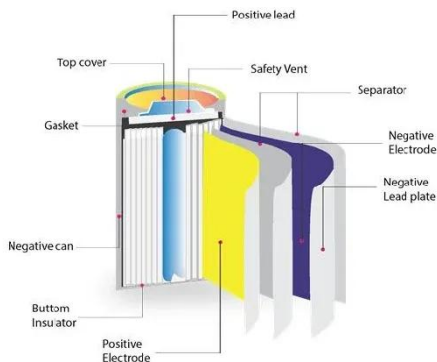

[Get Price](#)

Solar Panel Direction & Orientation: 2025 Complete Guide

Discover the optimal direction and angle for solar panels to maximize energy output. Complete guide with calculations, tools, and location-specific

recommendations for 2025.

[Get Price](#)

Solar Panel Placement: Best Direction & Orientation Guide

Studies show that south-facing solar panels can generate 20-30% more energy than east- or west-facing setups. If your roof doesn't accommodate south-facing panels, east- or west-facing directions can still ...

[Get Price](#)

Optimal Solar Panel Angle: Maximizing Efficiency and Energy Output

So in most cases, the optimal orientation for solar panels is to face them directly south in the Northern Hemisphere or directly north in the Southern Hemisphere. This way solar panels ...