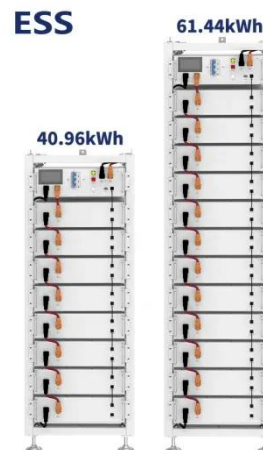

Energy Storage Cabinet, energy storage system, New Energy ...

Our energy storage solution is flexible in design and can be seamlessly integrated