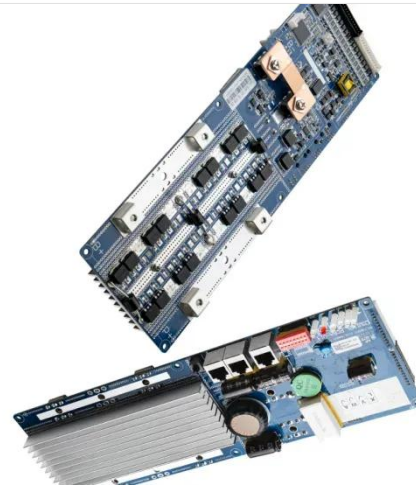

[Get Price](#)

Weatherproof triple bay outdoor electrical box enclosures , Triple bay

NEMA 4 or NEMA 4X type triple bay

outdoor telecom enclosures are the ultimate choice for your outdoor racking requirements, which are well suited for power equipment, batteries, telecom gear, all ...