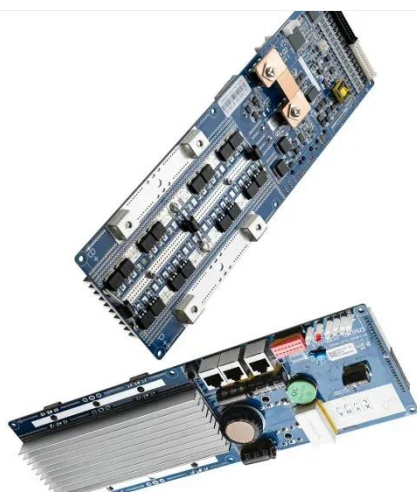

[Get Price](#)

Lithium Solar Generator: \$150

Outdoor Telecom Cabinet , Outdoor Telecom Enclosures , Cube Cabinet

Designed to house a variety of communications equipment, CUBE customers take advantage of our engineering and factory integration for complete turn-key solutions. The CUBE product line ...

[Get Price](#)

Outdoor Telecom Enclosure

The KDM outdoor telecom box is floor-mounted and has adjustable mounting spaces (19u, 20u, 27u, 32u, 40u, 42u). Additionally, it has a robust locking system and a one-year warranty for any