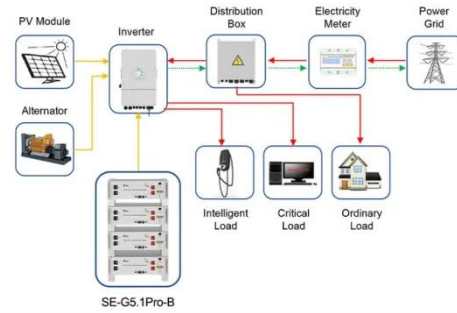

land footprint of PV power station construction [13] is projected that by the end of 2060, the PV

[Get Price](#)

Application scenarios of energy storage battery products

Contact Us

For catalog requests, pricing, or partnerships, please visit:
<https://k3gizycko.pl>