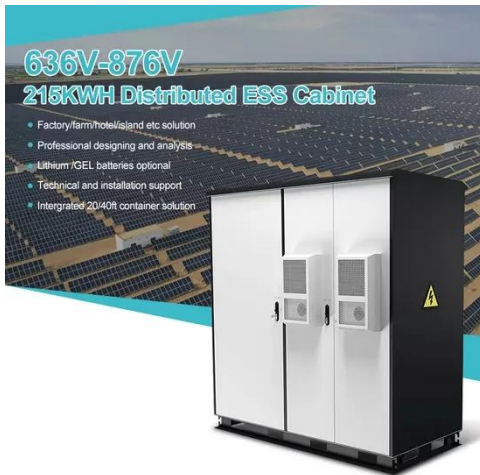

## Wellington solar container lithium battery energy storage module ...

Equipped with automatic fire detection and alarm systems, the 20FT Container 250kW 860kWh Battery Energy Storage System is the ultimate choice for secure, scalable, and efficient energy storage ...

## Wellington shared solar container

A solar container--a shipping container powered by solar panels, batteries, inverters, and smart controls--can

illuminate a village at a time. This is exactly how you deploy solar containers