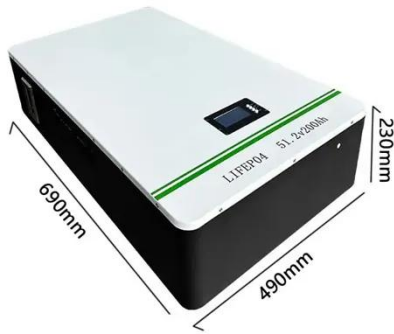

What are the wind power sources of smart fire communication base