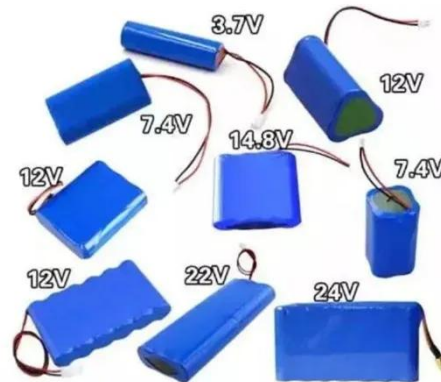

EVERVOLT® Black Series panels are covered by a complete 25-year warranty from one of America's most trusted brands. Superior module efficiency of 20.3% and ...

[Get Price](#)

2MW / 5MWh
Customizable

REC Alpha REC360AA Black 360W Solar Panel

This reliable solar panel is ideal for homes or businesses requiring a very efficient, cost-effective solar panel that provides reliable power output with an aesthetically pleasing full black appearance.

[Get Price](#)

Contact Us

For catalog requests, pricing, or partnerships, please visit:
<https://k3gizycko.pl>