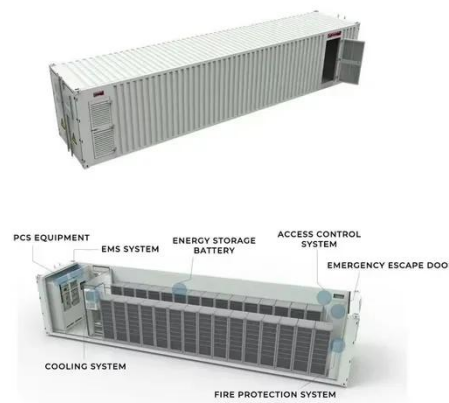

Korean Energy Storage Lithium Battery: Innovation, Challenges, and ...