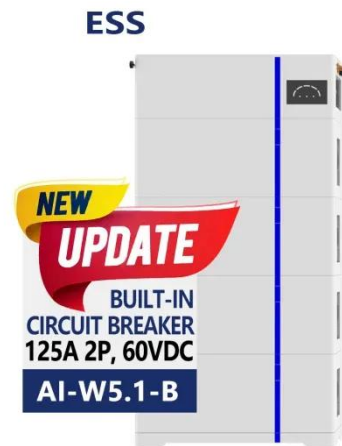

and off-grid configurations, with harmonic ...

[Get Price](#)

Contact Us

For catalog requests, pricing, or partnerships, please visit:
<https://k3gizycko.pl>