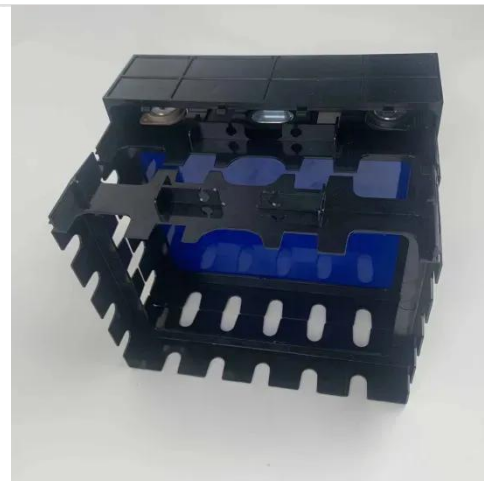

What Size Inverter Do I Need

To properly size an inverter, simply add up the running power of your devices and factor in a safety margin based on their surge consumption. In other words, the two key specifications to ...

[Get Price](#)

---

best sized inverter for 12 volt