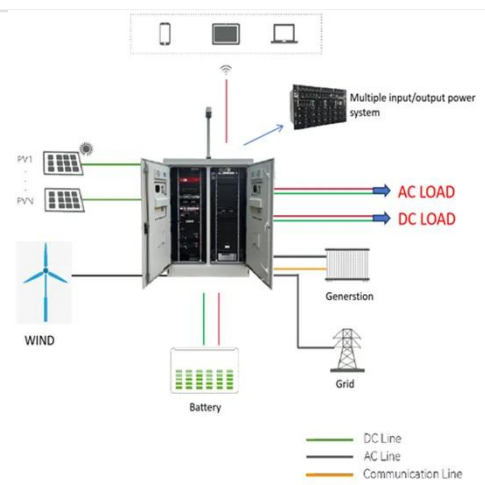

The 1200 Amp Switchgear from Golden Triangle Power Technology Co., Ltd. exemplifies reliability and innovation in electrical distribution. Designed for medium voltage applications, this ...

[Get Price](#)

Metal Clad Switchgear, 1200 Amp, 4.8 KV AC, 3-Pole 3-Wire, 1 IN ...

The switchgear comes with and accepts 1200-amp rating. Operation: The switchgear features a front control panel and rear termination equipped with a locking door. The door provides access to a ...

[Get Price](#)

Top 100 Switchgear Manufacturers in Switzerland (2026) , ensun

Top Switchgear Manufacturers in Switzerland The B2B platform for the best purchasing decision. Identify and compare relevant B2B manufacturers, suppliers and retailers Supplier discovery Energy ...

[Get Price](#)