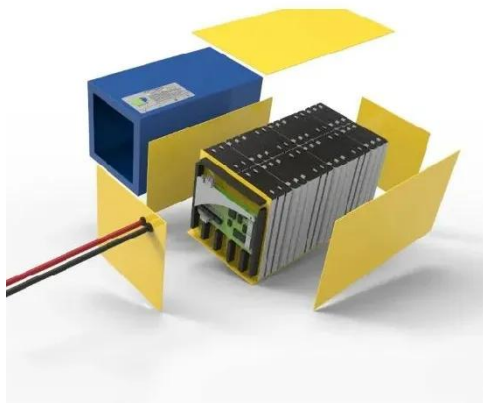

WATCH: Giant Wind Turbine Falls, Disrupts Interstate Traffic

Video released by MDOT (Maryland Department of Transportation) shows the crash near Exit 26 on Interstate 70 where a tractor-trailer was hauling a large wind turbine when the machinery came

[Get Price](#)

Wind turbine accident: Blade partially closed I-70 in Hagerstown

A wind turbine blade being towed by a tractor trailer came loose on Interstate 70 in Hagerstown, Maryland, impacting