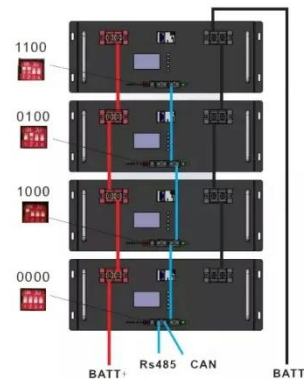

serves as a robust and reliable ...

[Get Price](#)

Yingli Solar Monocrystalline Solar Power Panels 450 Watt 144 Cells

Next two years plans to add 500 megawatts of solar power plant construction projects, while implementation of solar energy agricultural development projects. The company provide construction ...

[Get Price](#)

Yingli Solar Panel 450W 430W 440W PV Panels Mono 450 Watt Half ...

Yingli Solar Panel 450W 430W 440W PV Panels Mono 450 Watt Half Cut 144PCS, Find Details and Price about Yingli Solar Panel Solar Module from Yingli Solar Panel 450W 430W 440W PV Panels ...

[Get Price](#)

Yingli Solar

The PV module of Yingli Solar silently begins its daily energy harvesting as the first light of dawn appears on the planet. These deep blue PV panels convert the